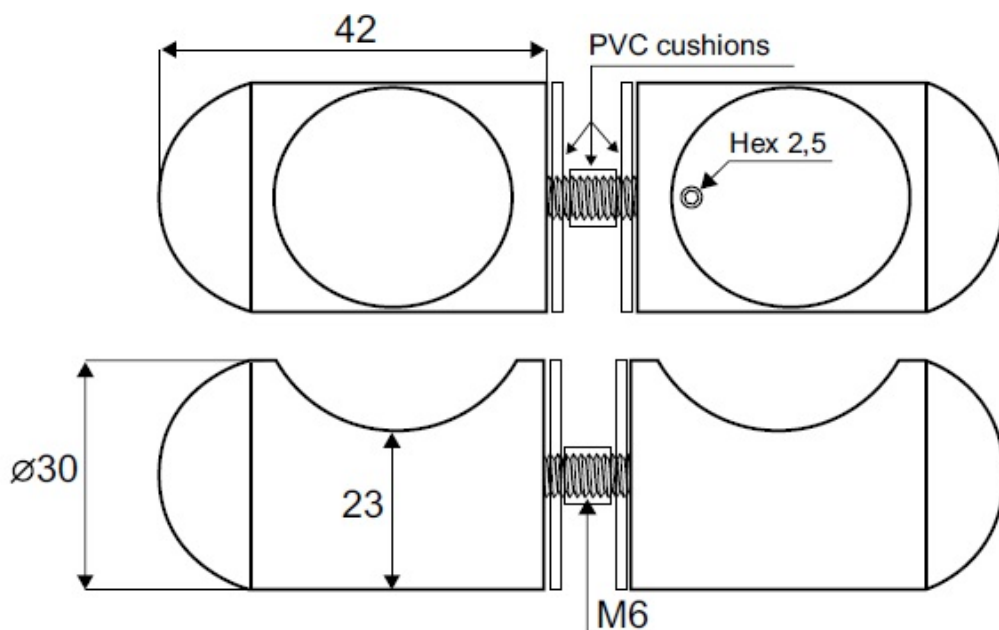

PRODUCT SHEET

Description:

Brass Door Knob "Eutin", $\varnothing 30$ mm, CPL, 6-10mm Glass, Drill Hole $\varnothing 10$ mm

Item number:

15.24.095-0

Units	Box	Carton	HS Code	Barcode
Pair	1	60	8302415000	 5704866060929

SISO A/S

Mileparken 11
DK-2740 Skovlunde
Denmark
VAT: DK 24786013

Phone +45 45 830 900

www.siso.dk
siso@siso.dk

Danske Bank
Nytorv Branch
Copenhagen
SWIFT: DABADKKK

Account no.
4180 3112 112936
IBAN Account
DK7230003112112936